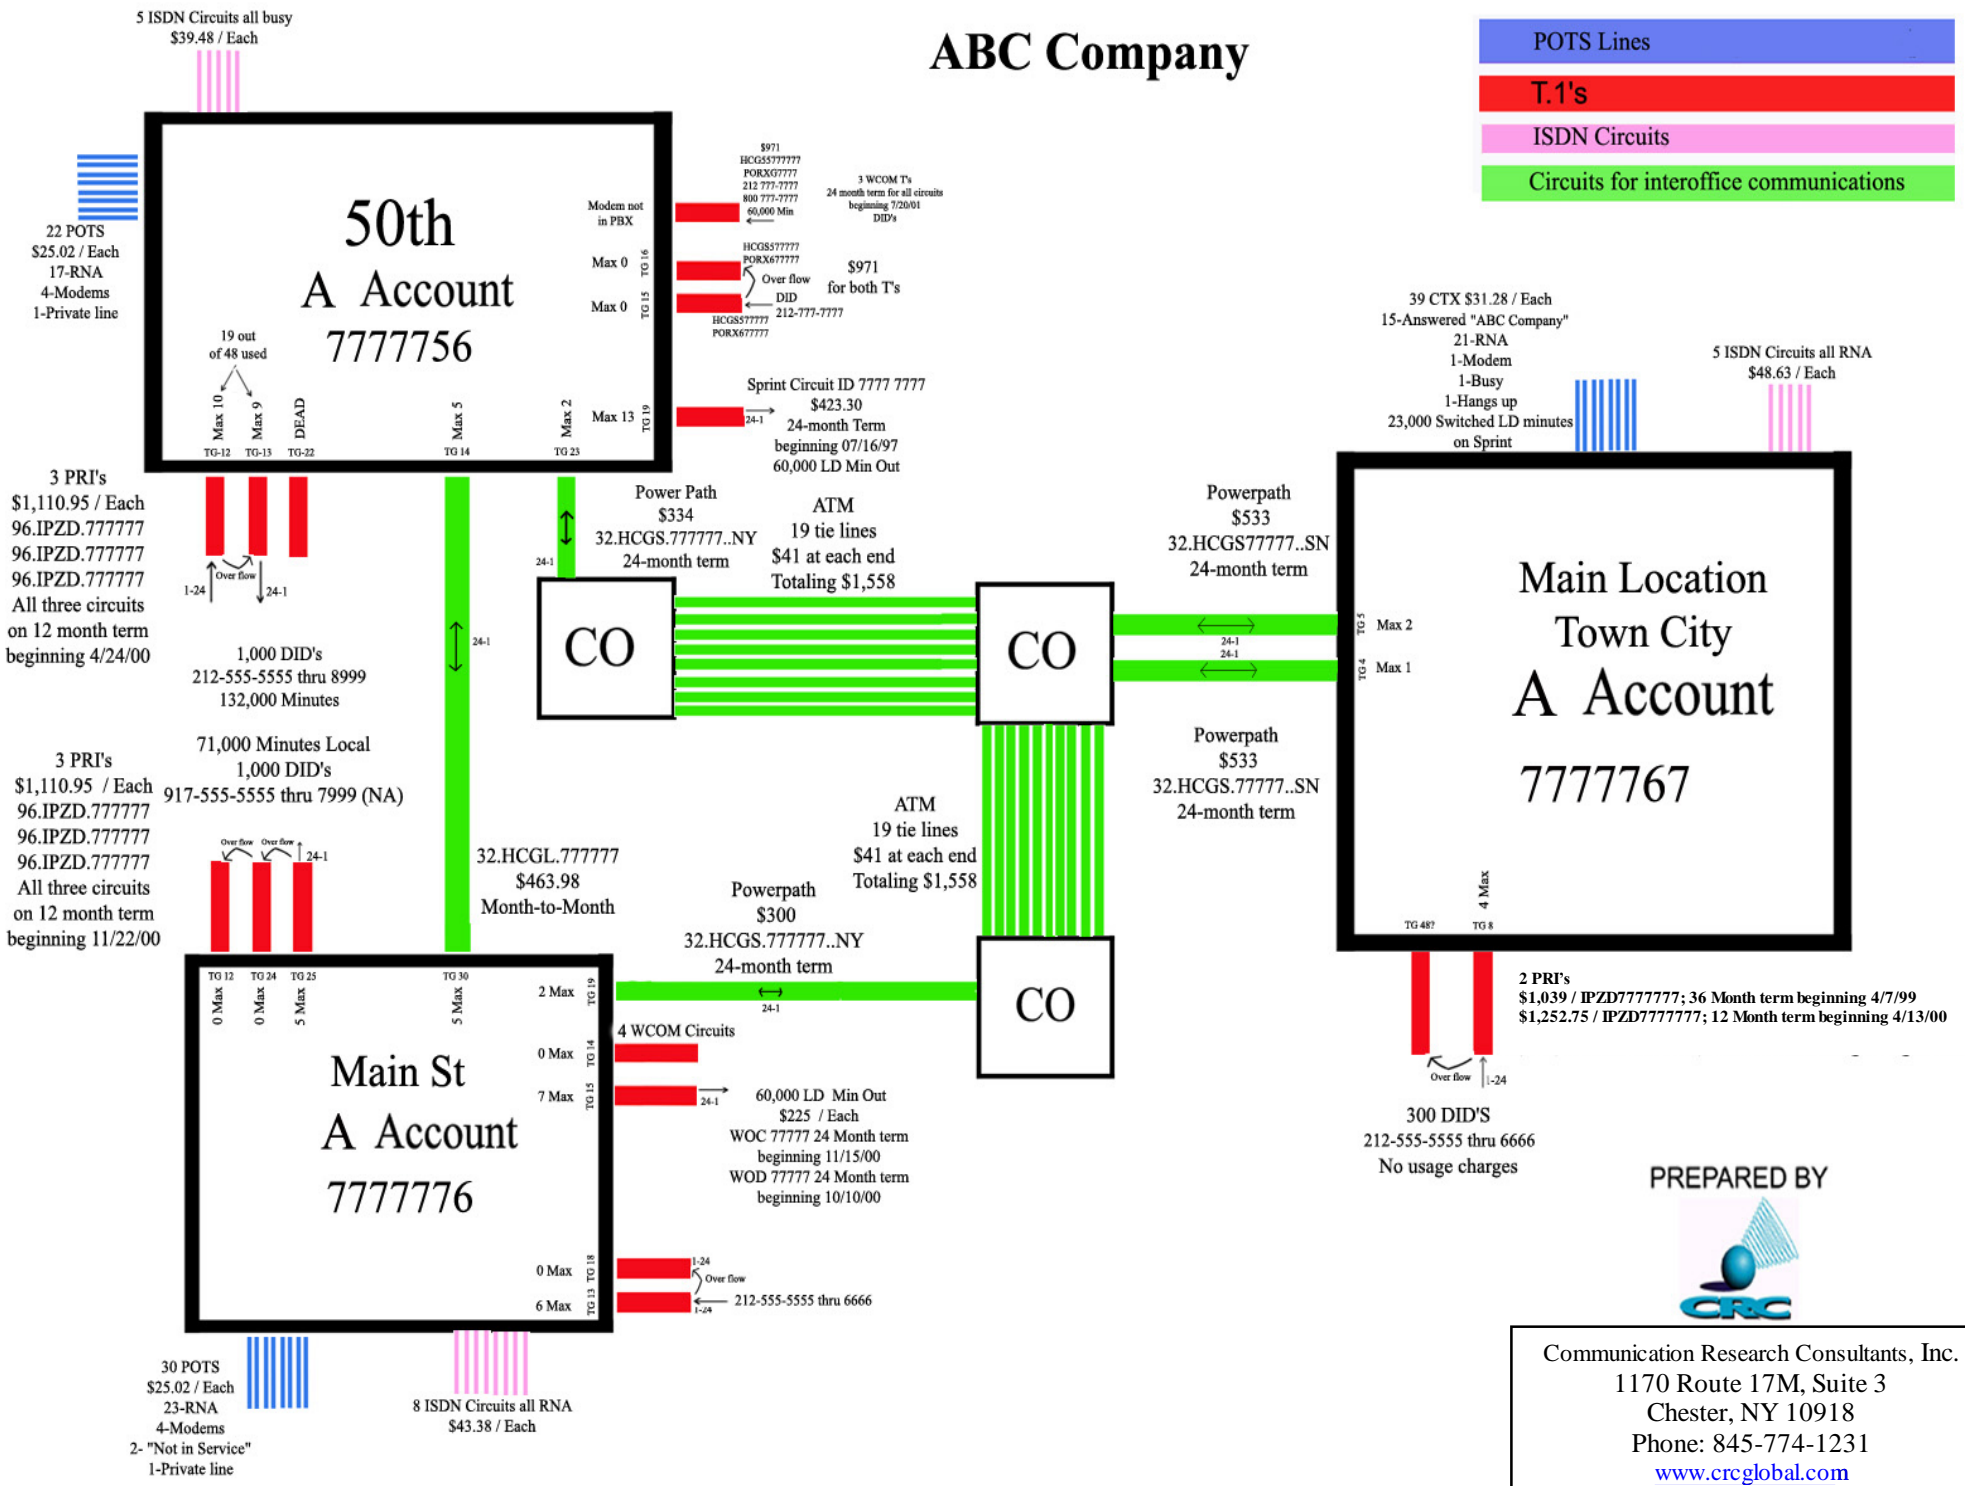

ABC Company

- POTS Lines
- T.1's
- ISDN Circuits
- Circuits for interoffice communications

PREPARED BY

Communication Research Consultants, Inc.
 1170 Route 17M, Suite 3
 Chester, NY 10918
 Phone: 845-774-1231
www.crcglobal.com